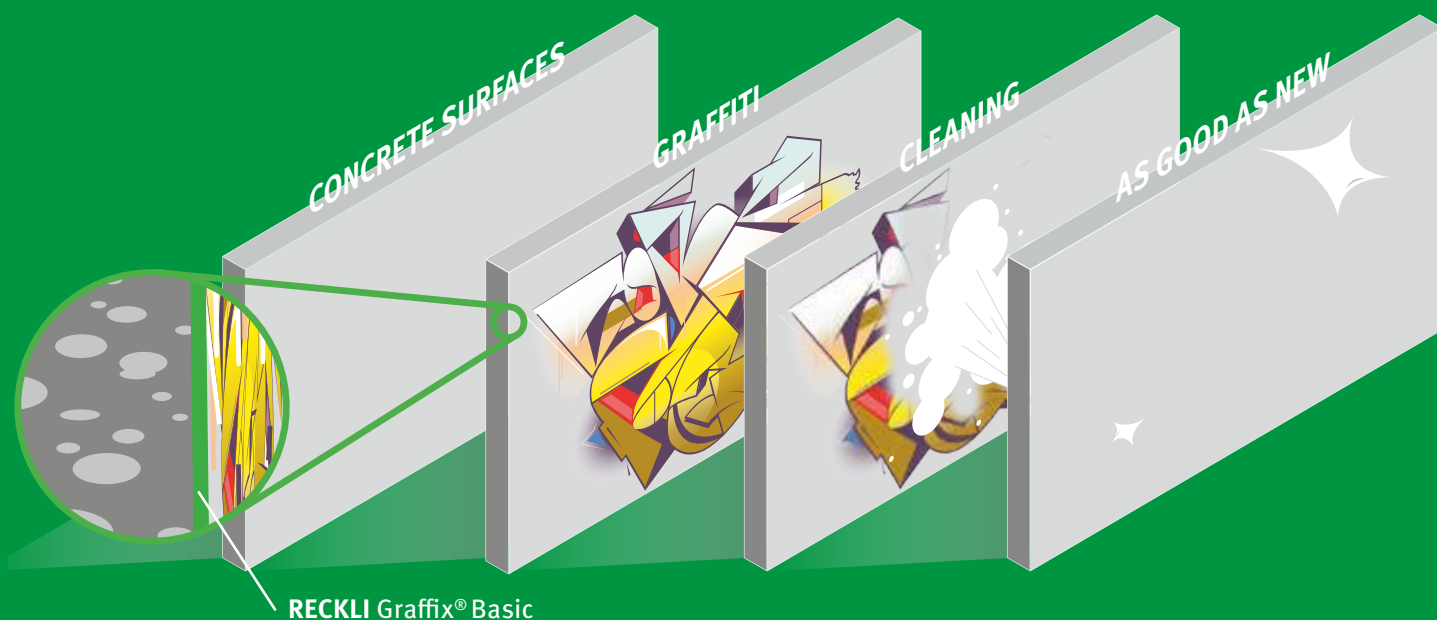

RECKLI Graffix[®] Basic

THE INVISIBLE GRAFFITI PROTECTION
FOR CONCRETE SURFACES.

RECKLI Graffix[®] Basic

A facade is essentially a building's advertisement. RECKLI Graffix[®] Basic "invisibly" protects every kind of concrete surface against graffiti vandalism. The colourless impregnation provides long-term protection and can be applied to fresh concrete without changing its appearance or texture. The long-term protection and weather

resistance makes looking after facades that have been impregnated with RECKLI Graffix[®] Basic extremely easy and economical.

RECKLI Graffix® BASIC

LOW-MAINTENANCE

COLOURLESS

BREATHABLE

WEATHER RESISTANT

NO GLOSSY FINISH

LONG-TERM PROTECTION

EFFORTLESS APPLICATION

APPLICATION ON FRESH CONCRETE

POSSIBLE

IDEAL FOR BOTH INDOORS AND
OUTDOORS

SURFACE PROTECTION REMAINS IN
PLACE AFTER CLEANING

EASY REMOVAL OF GRAFFITI USING
THE RECKLI GRAFFIX® CLEANER